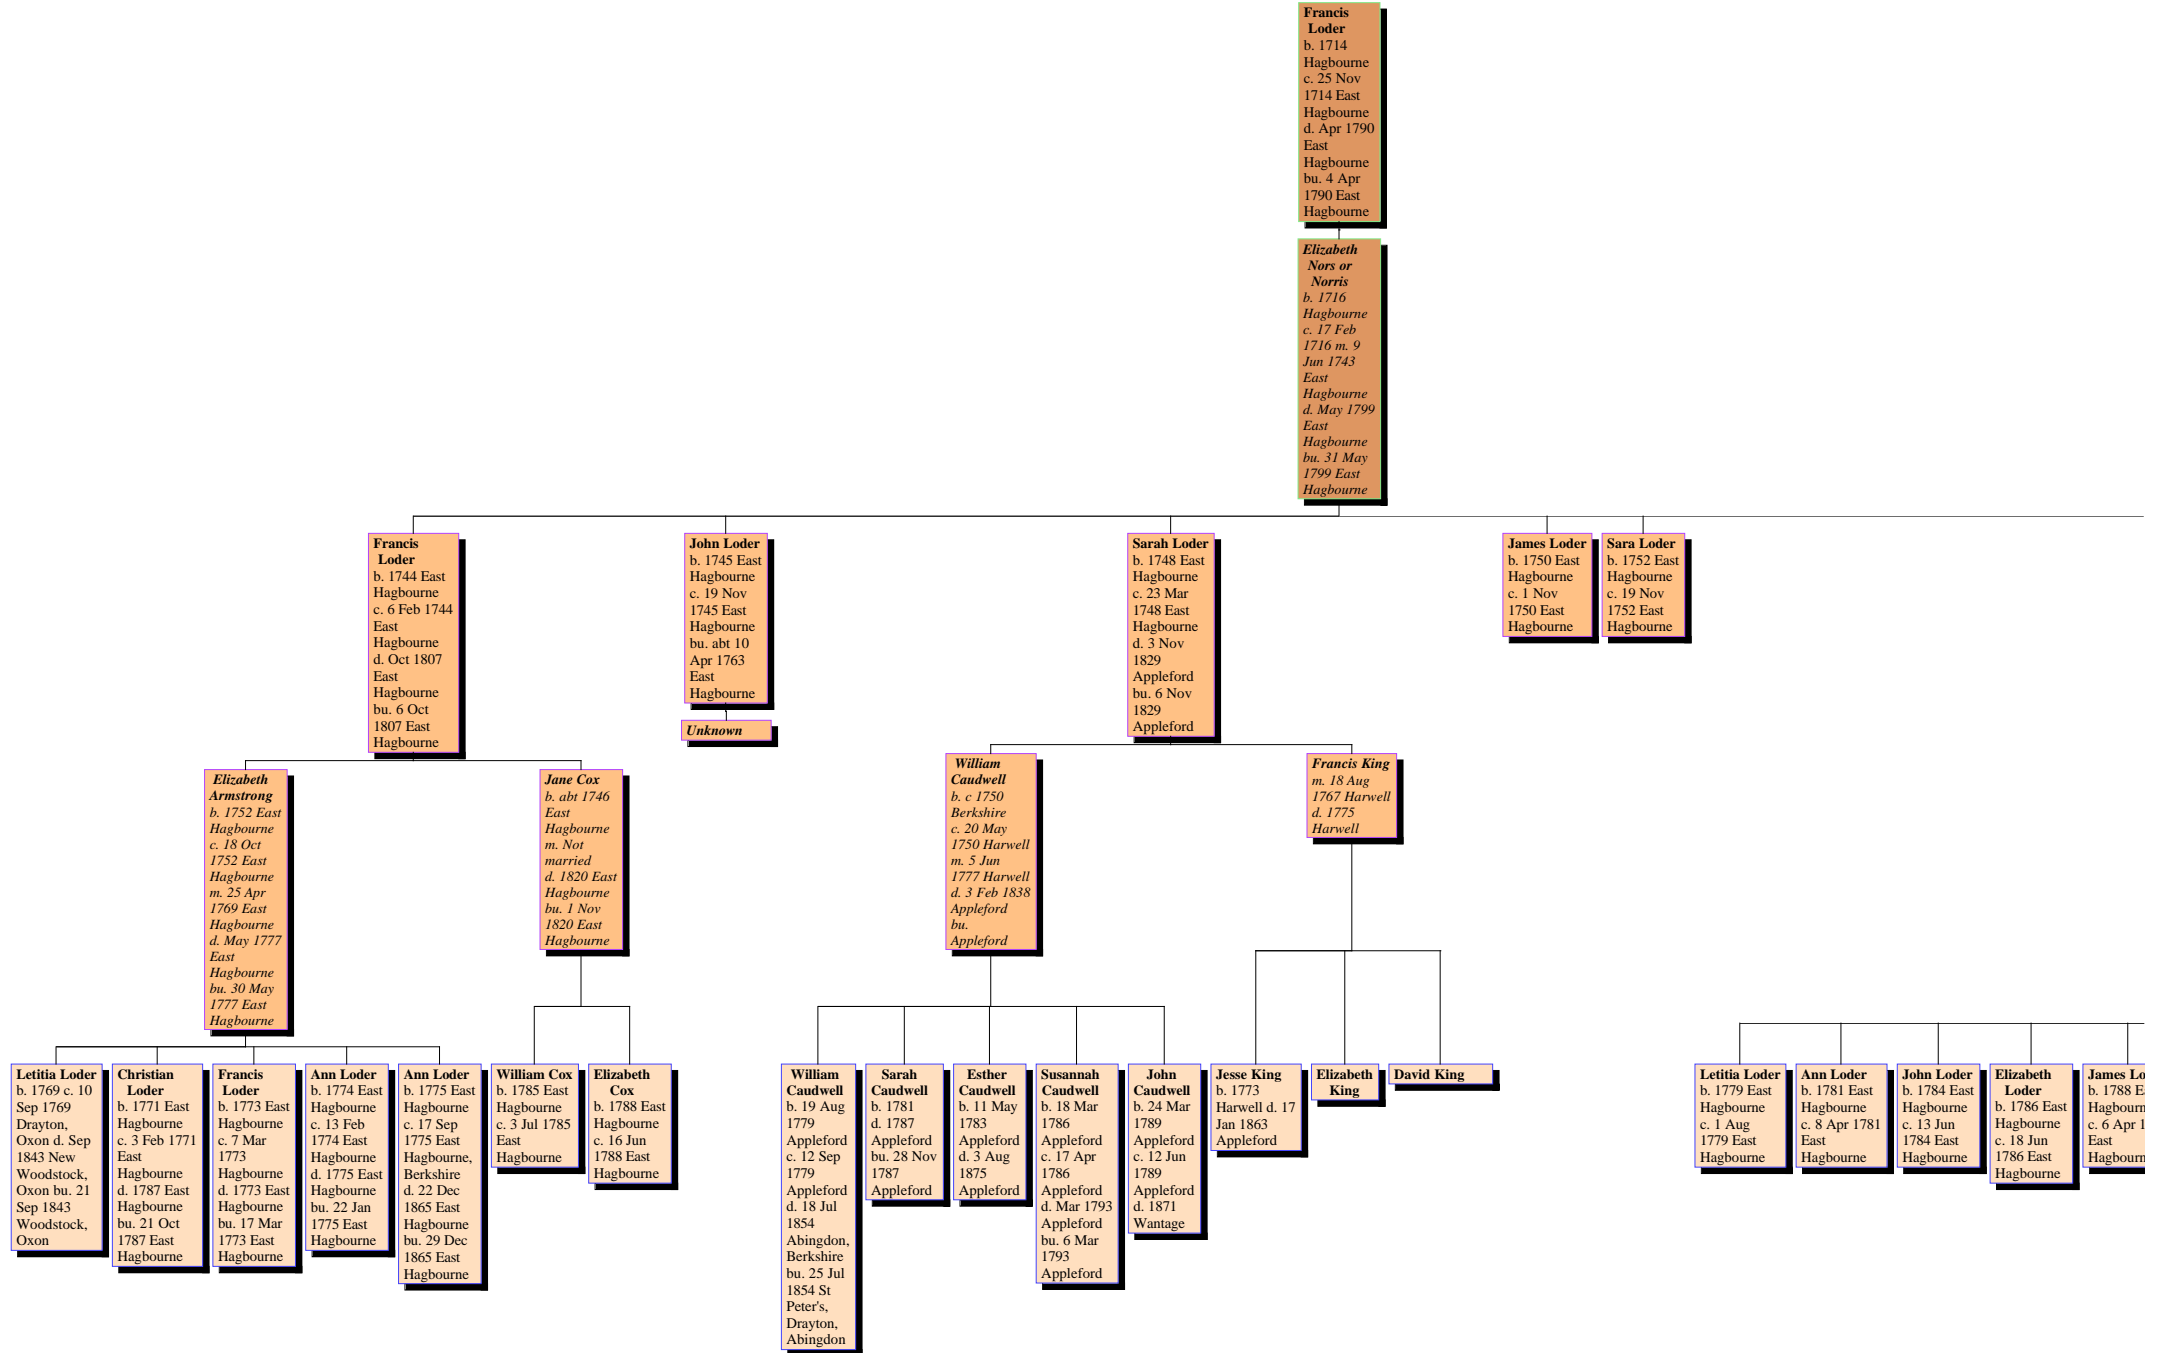

Descendants of Francis Loder

William Loder
b. 1755 East Hagbourne
c. 27 Apr 1755 East Hagbourne
d. 22 Feb 1840
Isleworth, London
bu. 27 Feb 1840 East Hagbourne

Rebecca Scammel
b. 1758 m. 7 Apr 1776 St Martin, Salisbury, Wiltshire
d. 1826 East Hagbourne
bu. 2 Jun 1826 East Hagbourne

Loder
b. 1788

Christian Loder
b. 1790 East Hagbourne
c. 9 May 1790 East Hagbourne
bu. abt 21 Oct 1796 East Hagbourne

Sarah Loder
b. 1792 East Hagbourne
c. 10 Jun 1792 East Hagbourne

William Loder
b. 1794 East Hagbourne
c. 9 Mar 1794 East Hagbourne
d. 10 Mar 1876 Cross Street, Cowley Road, Oxfordshire

Joseph Loder
b. 1796 East Hagbourne
c. 3 Jun 1796 East Hagbourne

Francis Loder
b. 1798 East Hagbourne
c. 30 Sep 1798 East Hagbourne

Esther Loder
b. 1800 East Hagbourne
c. 15 Jun 1800 East Hagbourne

Hesther Loder
b. 1802 East Hagbourne
c. 24 Mar 1802 East Hagbourne
d. 1803 East Hagbourne
bu. 18 Jan 1803 East Hagbourne