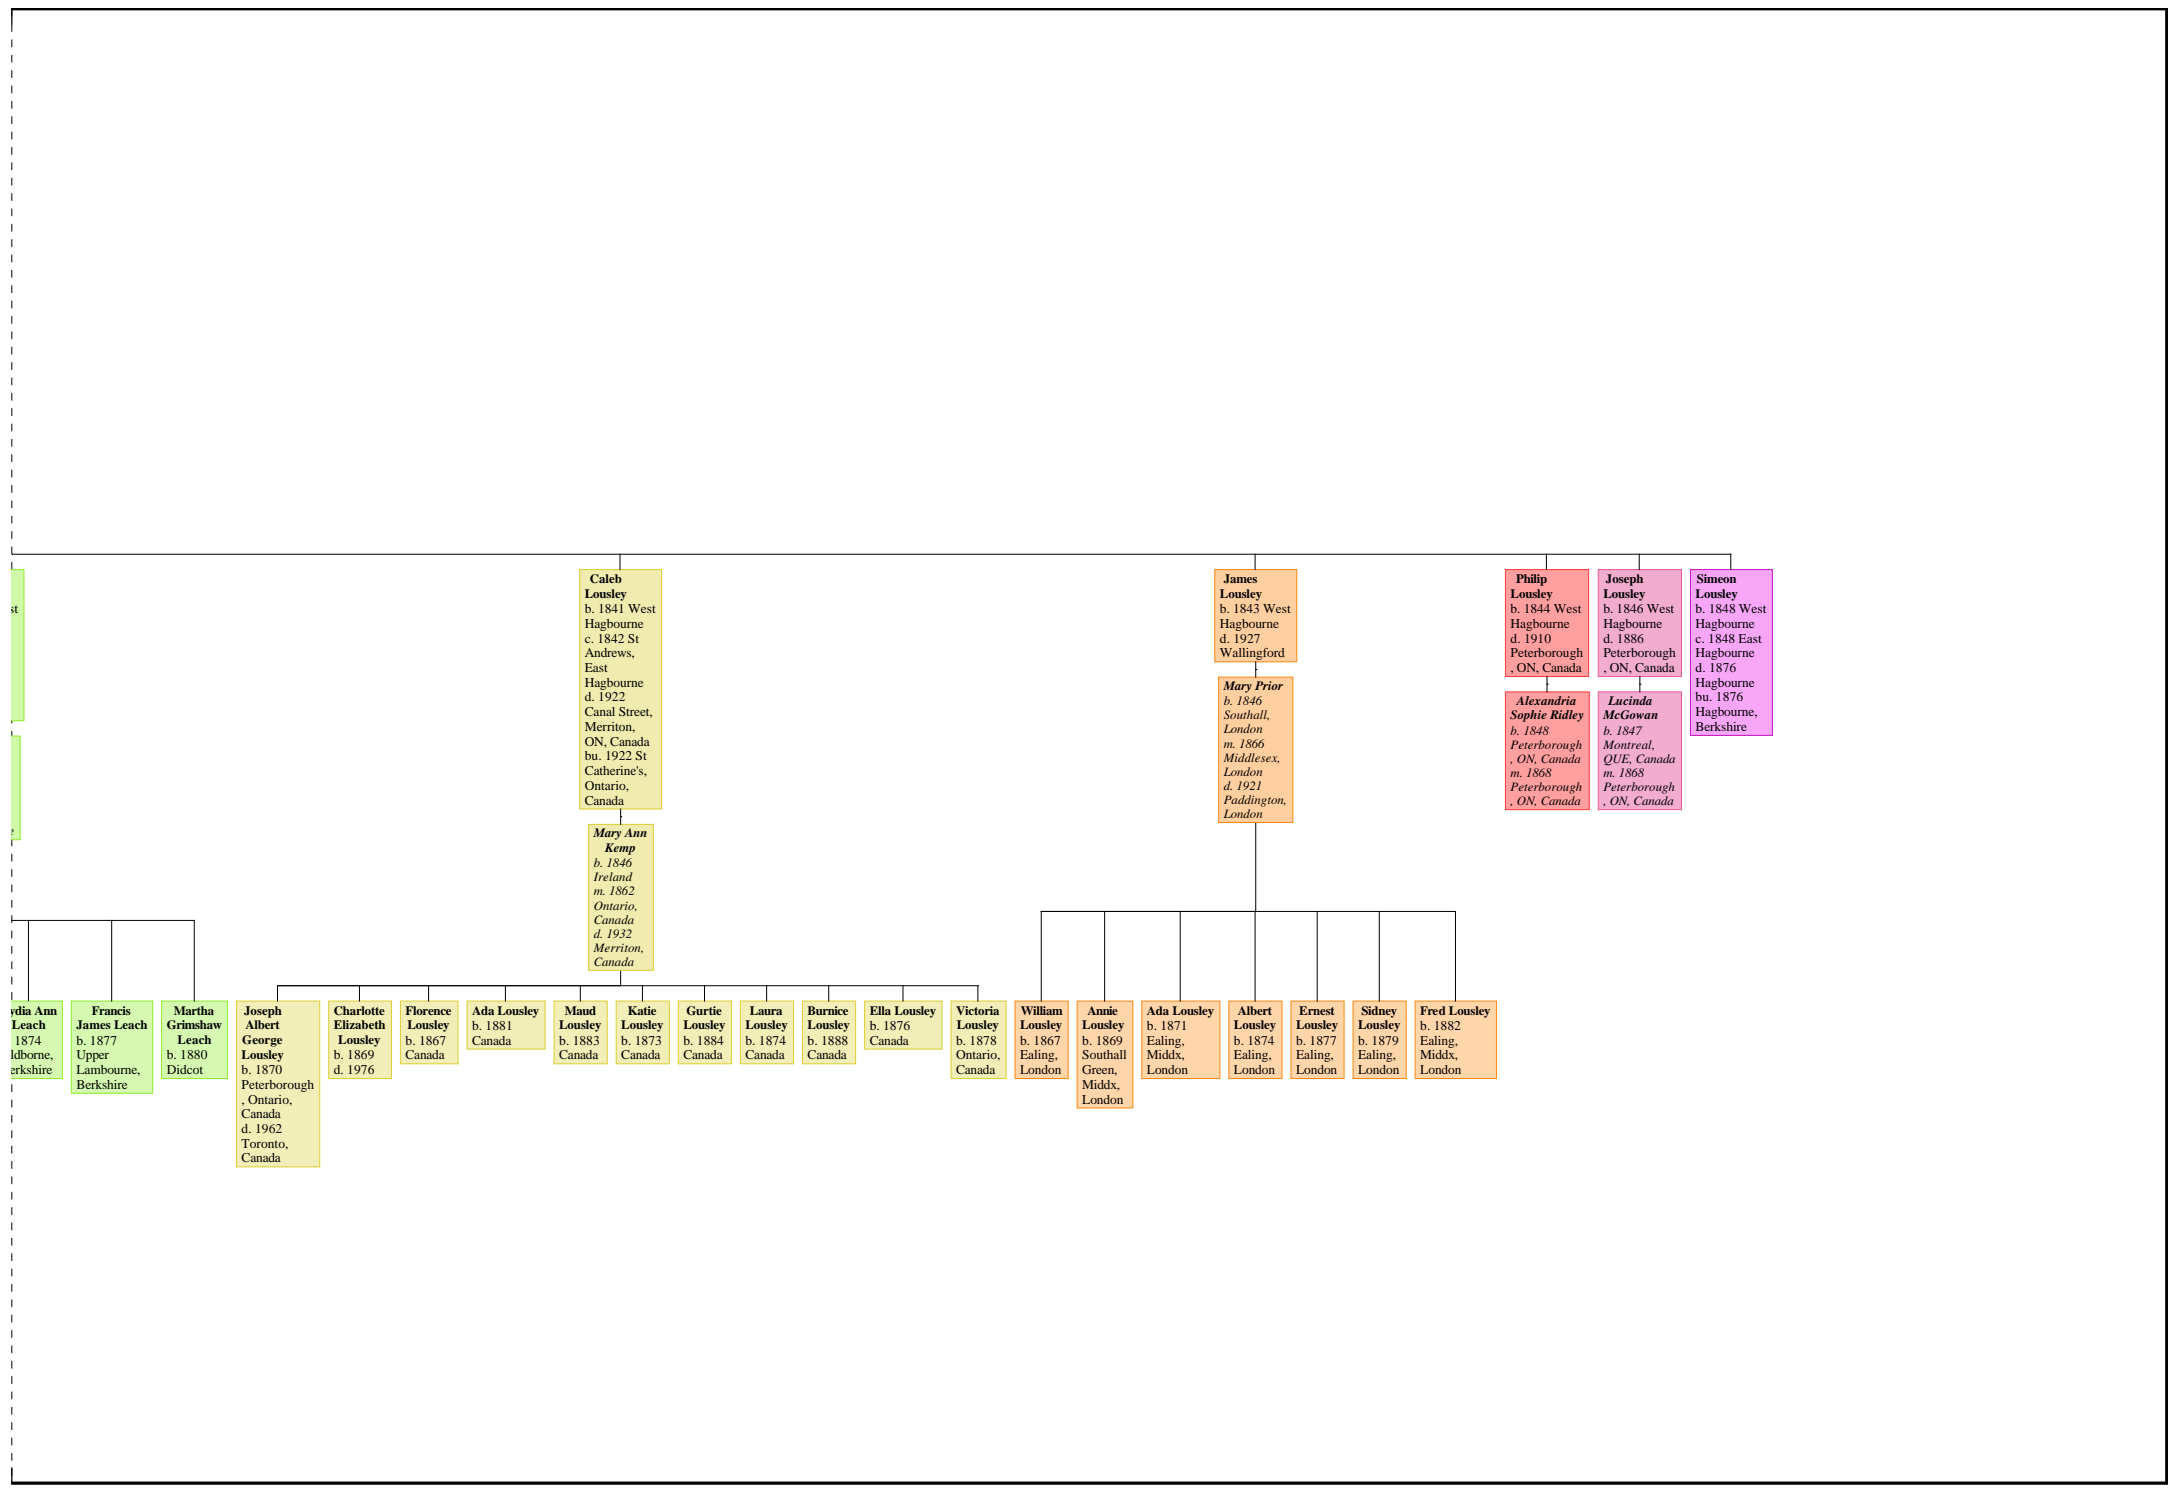

Caleb Lousley
b. 1841 West Hagbourne
c. 1842 St Andrews, East Hagbourne
d. 1922 Canal Street, Merriton, ON, Canada
bu. 1922 St Catherine's, Ontario, Canada

Mary Ann Kemp
b. 1846 Ireland
m. 1862 Ontario, Canada
d. 1932 Merriton, Canada

Francis James Leach
b. 1877
Upper Lambourne, Berkshire

Martha Grimshaw Leach
b. 1880
Didcot

Joseph Albert George Lousley
b. 1870
Peterborough, Ontario, Canada
d. 1962 Toronto, Canada

Charlotte Elizabeth Lousley
b. 1869
d. 1976

Florence Lousley
b. 1867
Canada

Ada Lousley
b. 1881
Canada

Maud Lousley
b. 1883
Canada

Katie Lousley
b. 1873
Canada

Curtie Lousley
b. 1884
Canada

Laura Lousley
b. 1874
Canada

Burnice Lousley
b. 1888
Canada

Ella Lousley
b. 1876
Canada

Victoria Lousley
b. 1878
Ontario, Canada

William Lousley
b. 1867
Ealing, London

Annie Lousley
b. 1869
Southall Green, Middx, London

Ada Lousley
b. 1871
Ealing, Middx, London

Albert Lousley
b. 1874
Ealing, London

Ernest Lousley
b. 1877
Ealing, London

Sidney Lousley
b. 1879
Ealing, London

Fred Lousley
b. 1882
Ealing, Middx, London

James Lousley
b. 1843 West Hagbourne
d. 1927 Wallingford

Mary Prior
b. 1846 Southall, London
m. 1866 Middlesex, London
d. 1921 Paddington, London

Philip Lousley
b. 1844 West Hagbourne
d. 1910 Peterborough, ON, Canada

Joseph Lousley
b. 1846 West Hagbourne
d. 1886 Peterborough, ON, Canada

Lucinda McGowan
b. 1847 Montreal, QUE, Canada
m. 1868 Peterborough, ON, Canada

Simon Lousley
b. 1848 West Hagbourne
c. 1848 East Hagbourne
d. 1876 Hagbourne bu. 1876 Hagbourne, Berkshire